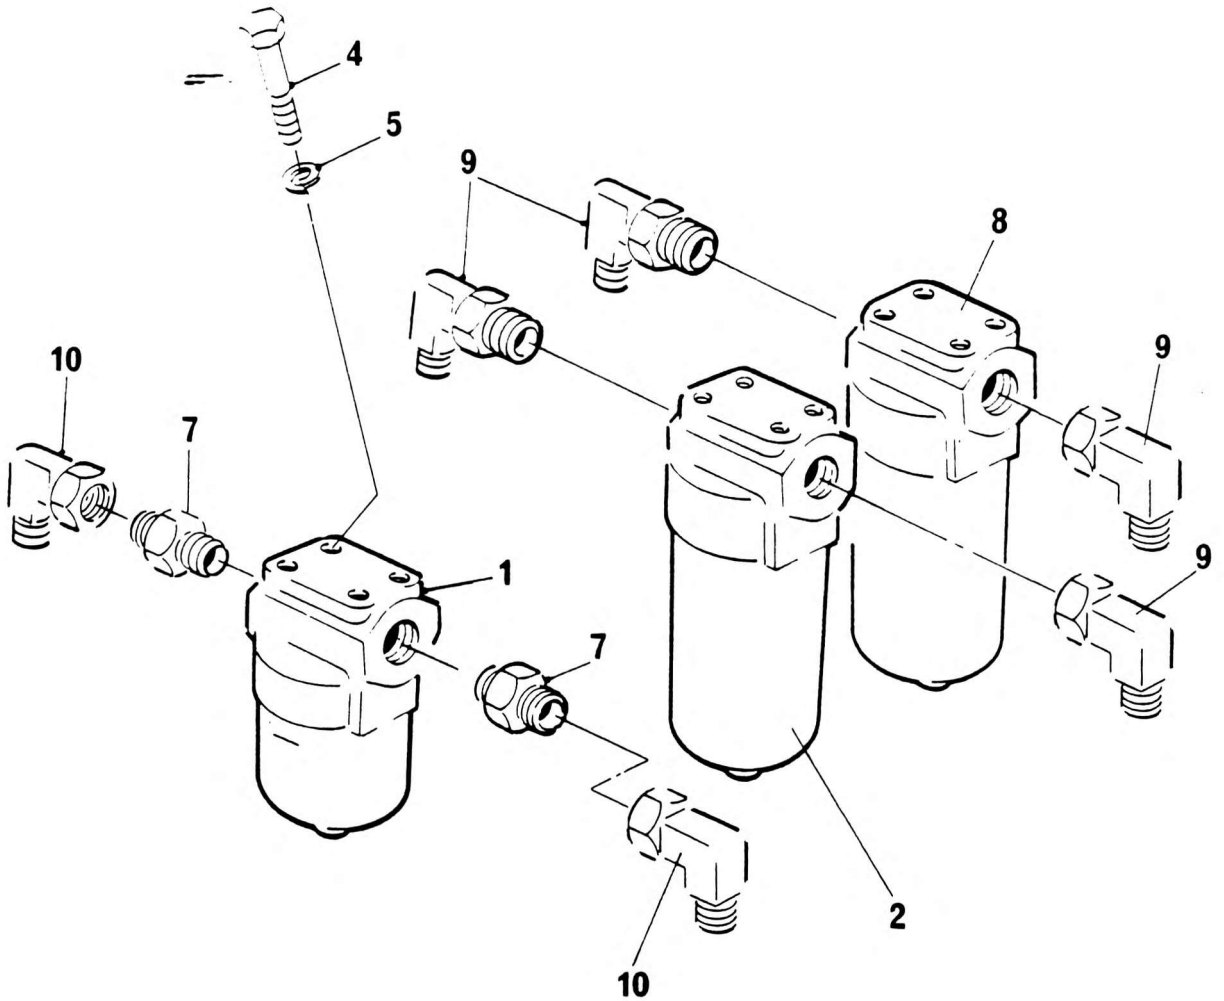

FILTER ASSEMBLY

NO.	PART NO.	QTY.	DESCRIPTION	NO.	PART NO.	QTY.	DESCRIPTION
1 +	7-437-990085	1	Filter - Flushing				
2 +	7-437-990079	2	Filter 150L/Min				
4	7045303	16	Screw Hex Head M10 x 25 Long				
5	7067212	16	Washer Spring M10				
7	7-447-121601	2	Str. Thread Adaptor				
8 +	7-437-990081	1	Filter 75L/Min				
9	7-447-161603	4	90° Elbow				
10	7-447-121603	2	90° Elbow - Male ORS to Thd to Male				